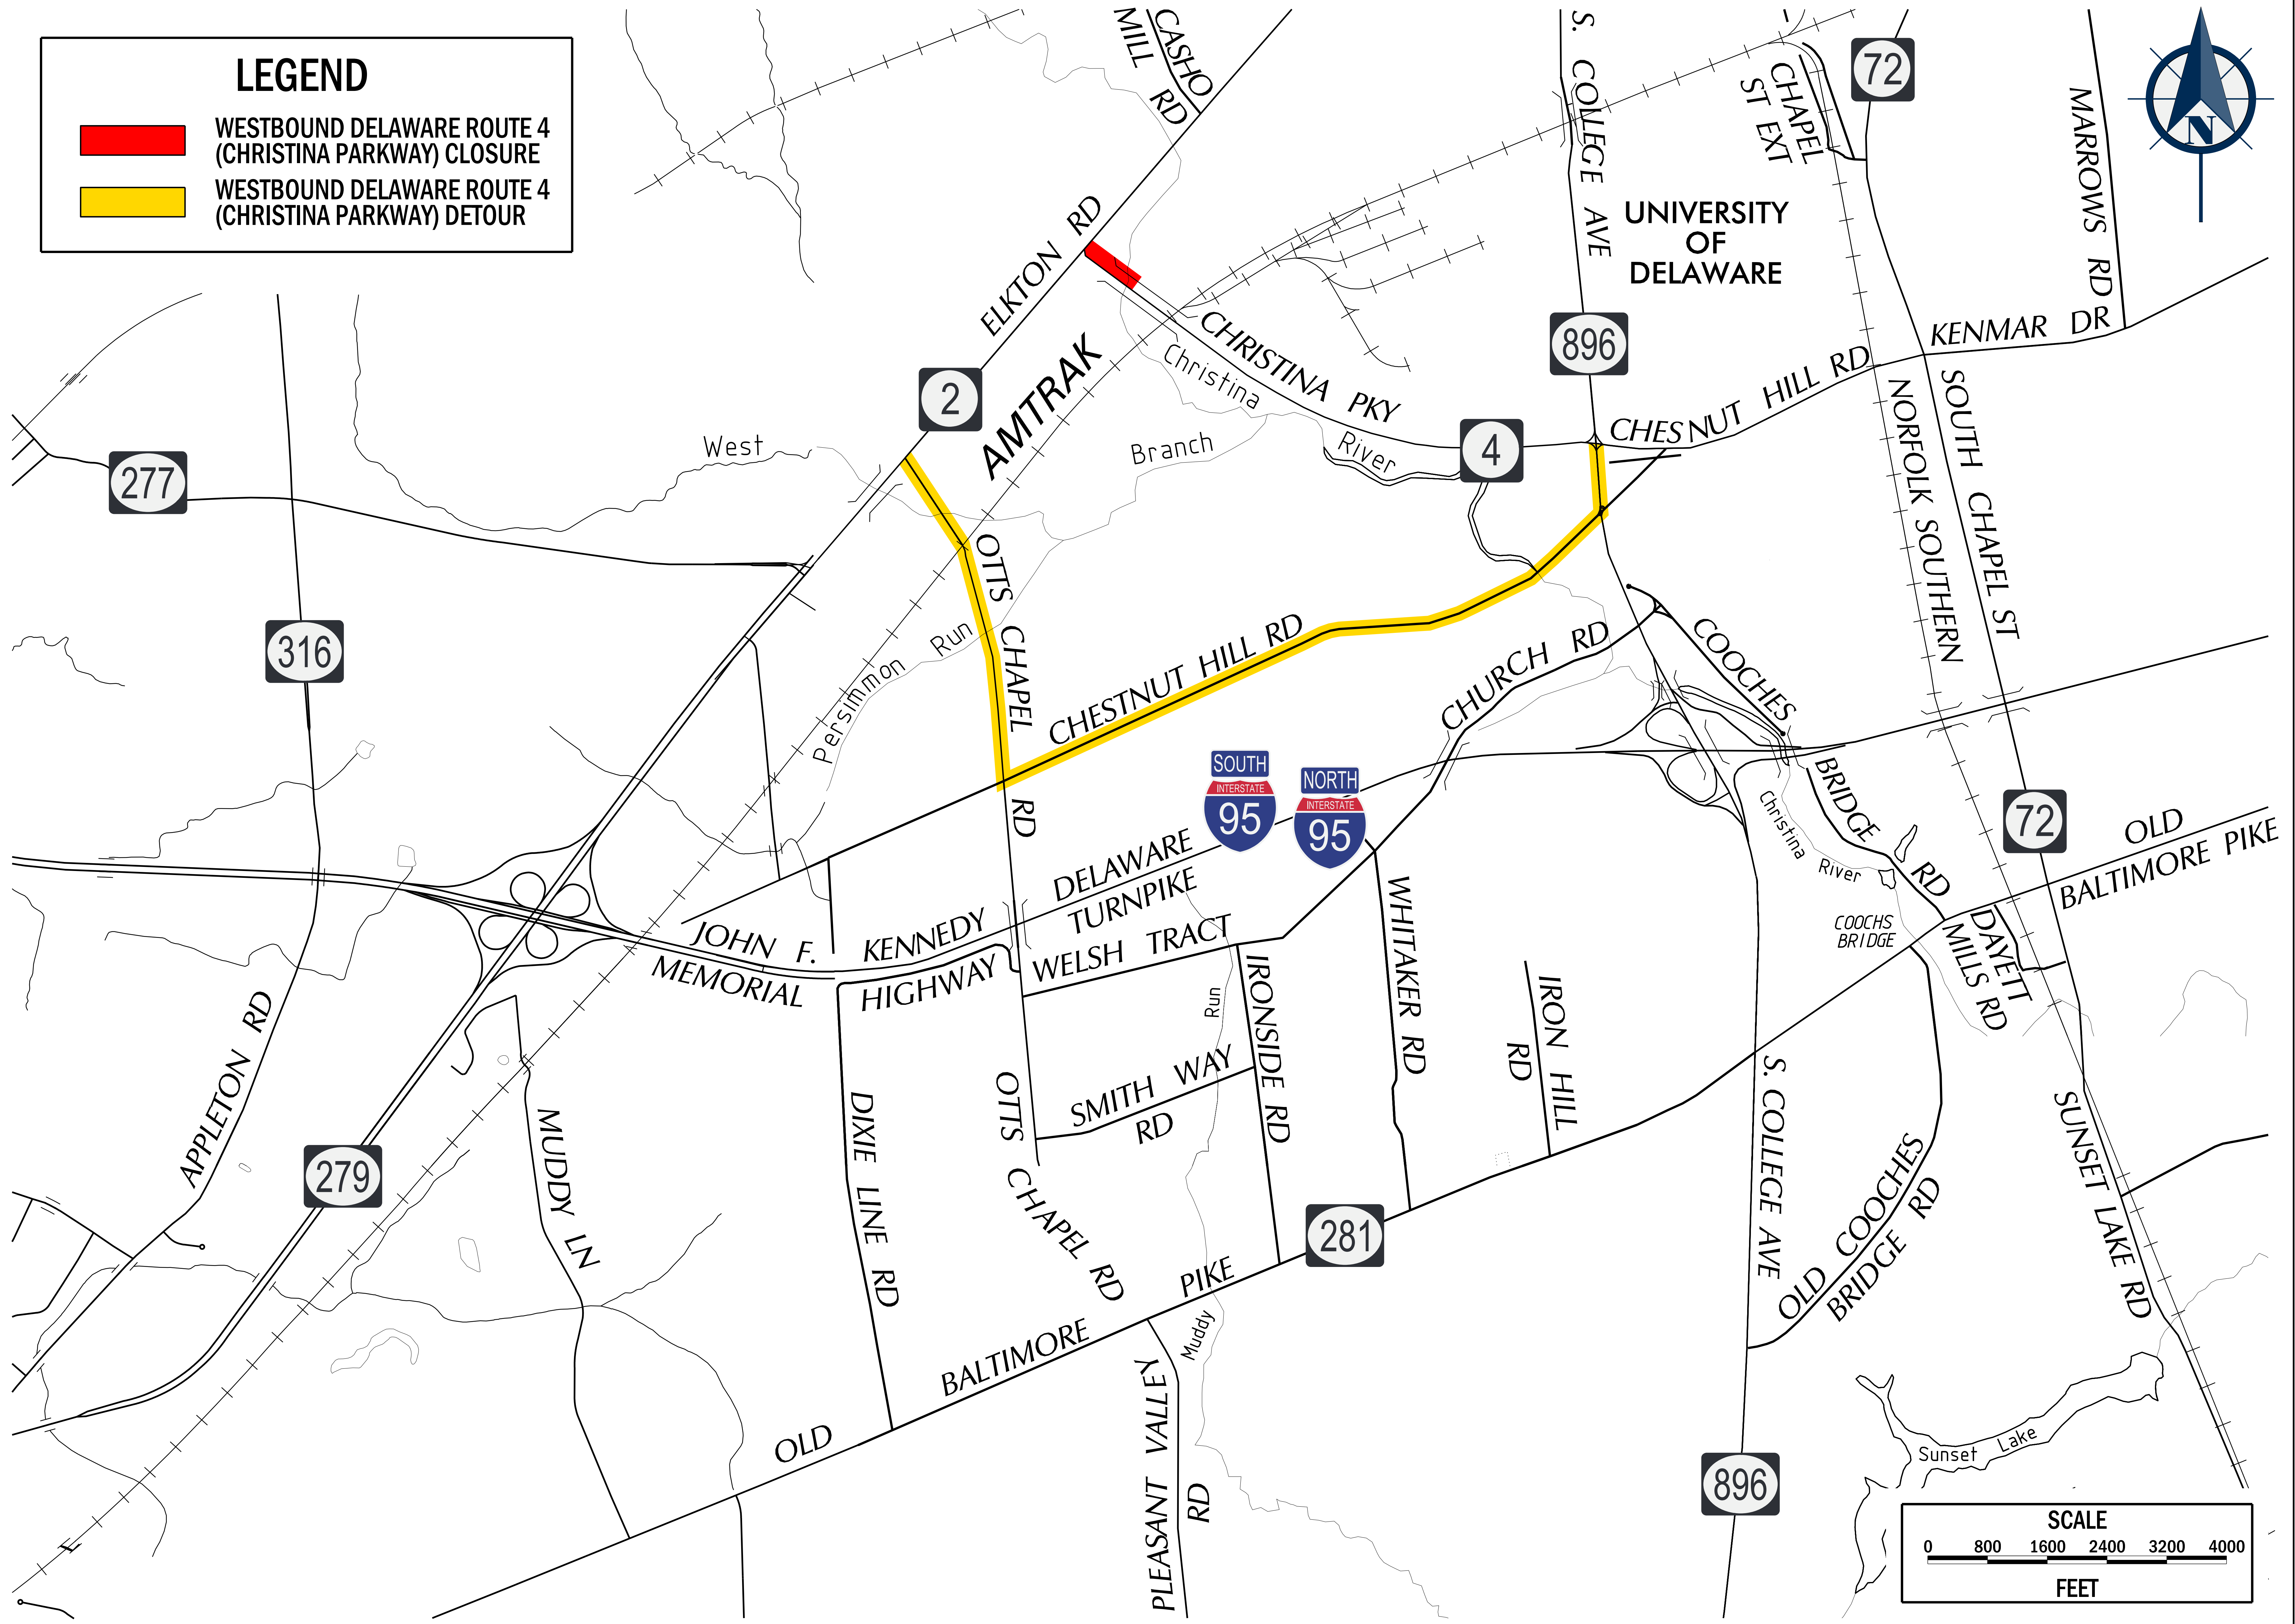

ELKTON ROAD MD LINE TO CASHO MILL ROAD

DETOUR PLAN E WB SR 4 (CHRISTINA PKWY)

LEGEND

-  WESTBOUND DELAWARE ROUTE 4 (CHRISTINA PARKWAY) CLOSURE
-  WESTBOUND DELAWARE ROUTE 4 (CHRISTINA PARKWAY) DETOUR

ELKTON ROAD MD LINE TO CASHO MILL ROAD - DETOUR PLAN E WB SR 4 (CHRISTINA PKWY) - JUNE 2020